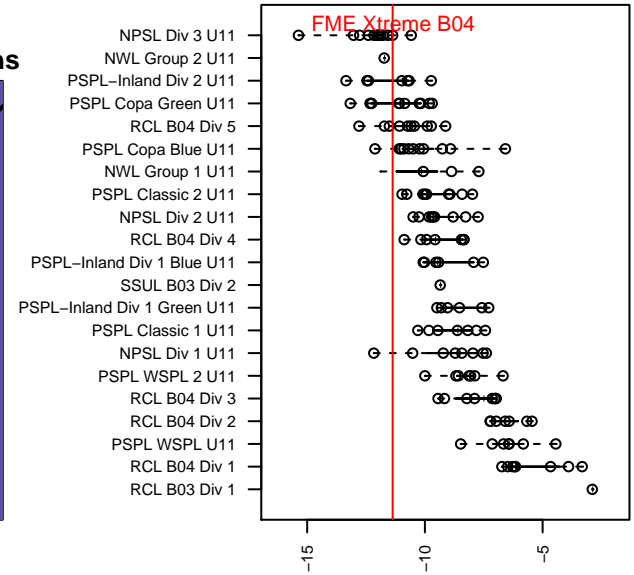

**attack and defense rating
relative to others at age
and all opponents in last 13 months**